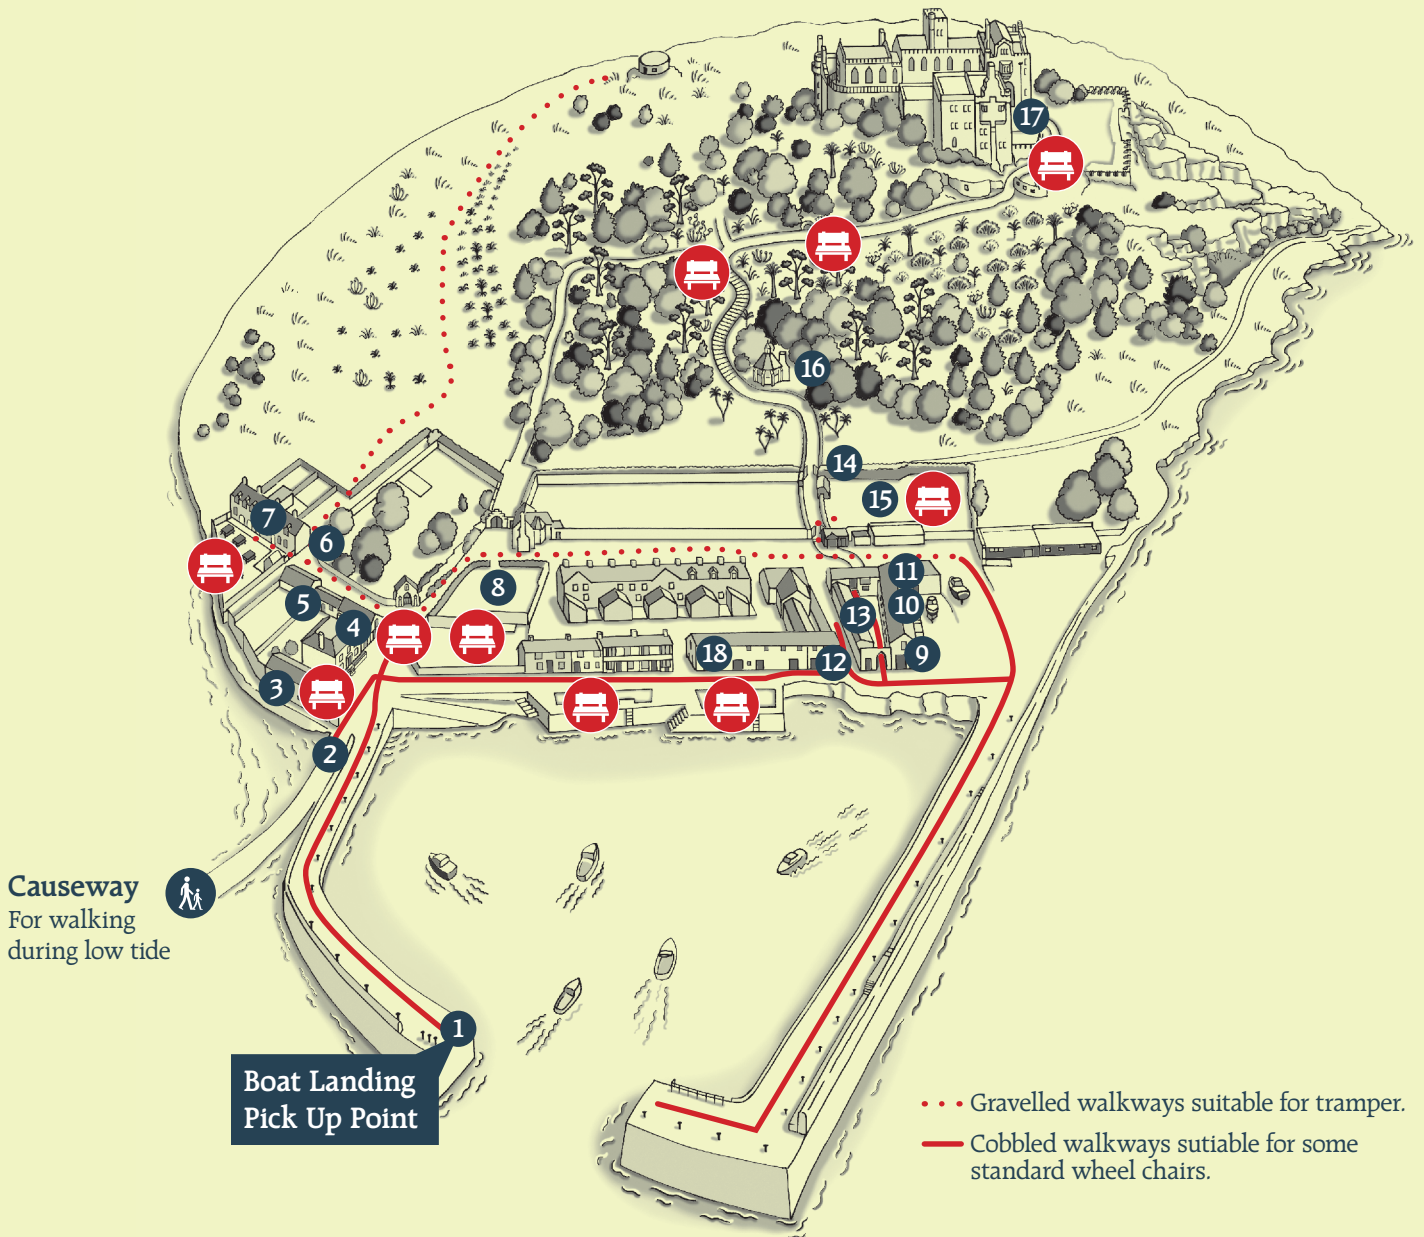

Welcome to St Michael's Mount

Access Map

Causeway
For walking
during low tide

**Boat Landing
Pick Up Point**

... Gravelled walkways suitable for tramper.
— Cobbled walkways suitable for some standard wheel chairs.

- | | | | |
|------------------------|---------------------------------|--------------------------------------|----------------------------------|
| 1 Boat Landing/Pick Up | 6 Garden Entrance & Plant Sales | 11 Sail Loft | 16 The Dairy |
| 2 Causeway to Mainland | 7 Island Café | 12 Baby Changing & Accessible Toilet | 17 Castle Entrance Door |
| 3 Change House | 8 Picnic Lawn | 13 Toilets | 18 Barge House Visitor Centre |
| 4 Island Shop | 9 Ticket Office | 14 Ticket Check Point | Seating Area |
| 5 Accessible Toilets | 10 Courtyard Shop | 15 Picnic Lawn | Ramp Access Available on Request |